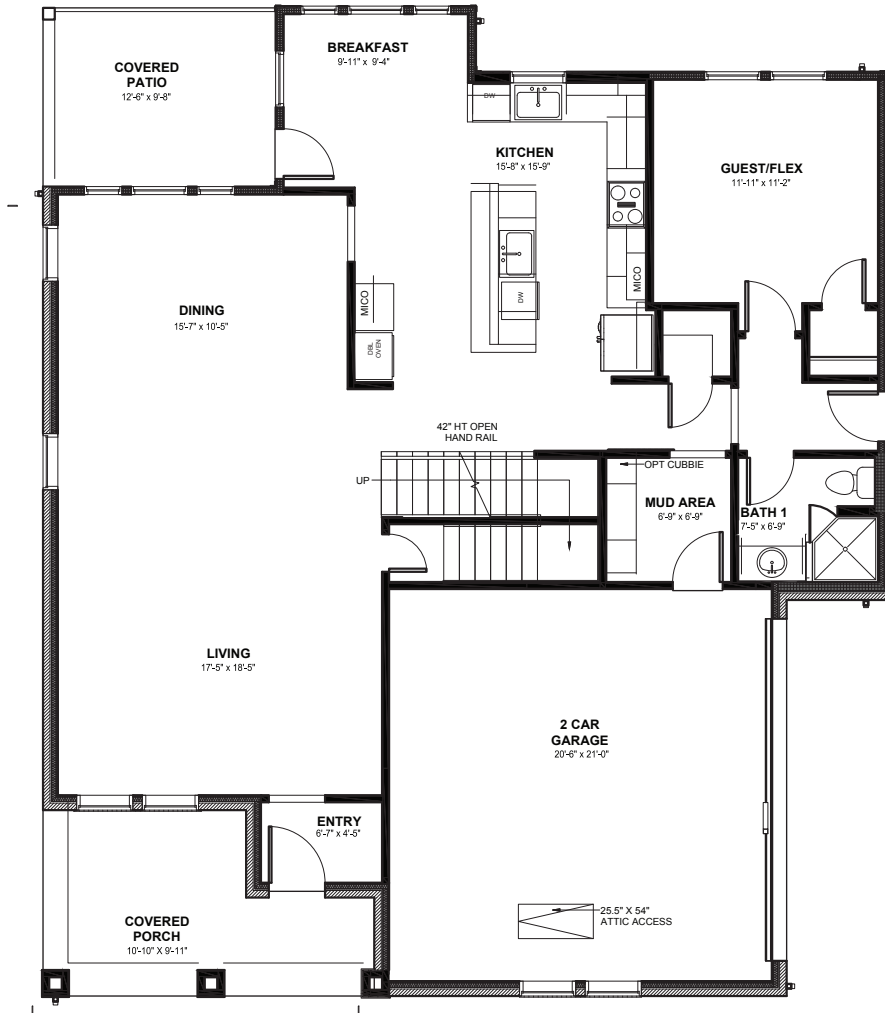

Our focus
is on innovative
home design.

ELEVATION A

ELEVATION B

ELEVATION C

FIRST LEVEL

*This plan is for preliminary review and may be modified.
All square footages are approximate.*

NORTHFIELD 2

Please send any comments to
Cathy Tucker at 832.239.7427
or email cathy@dh-homes.com.

First Level	1,528 SF
Second Level	1,462 SF
Total	2,990 SF

SECOND LEVEL

*This plan is for preliminary review and may be modified.
All square footages are approximate.*

NORTHFIELD 2

Please send any comments to
Cathy Tucker at 832.239.7427
or email cathy@dh-homes.com.

First Level	1,528 SF
Second Level	1,462 SF
Total	2,990 SF