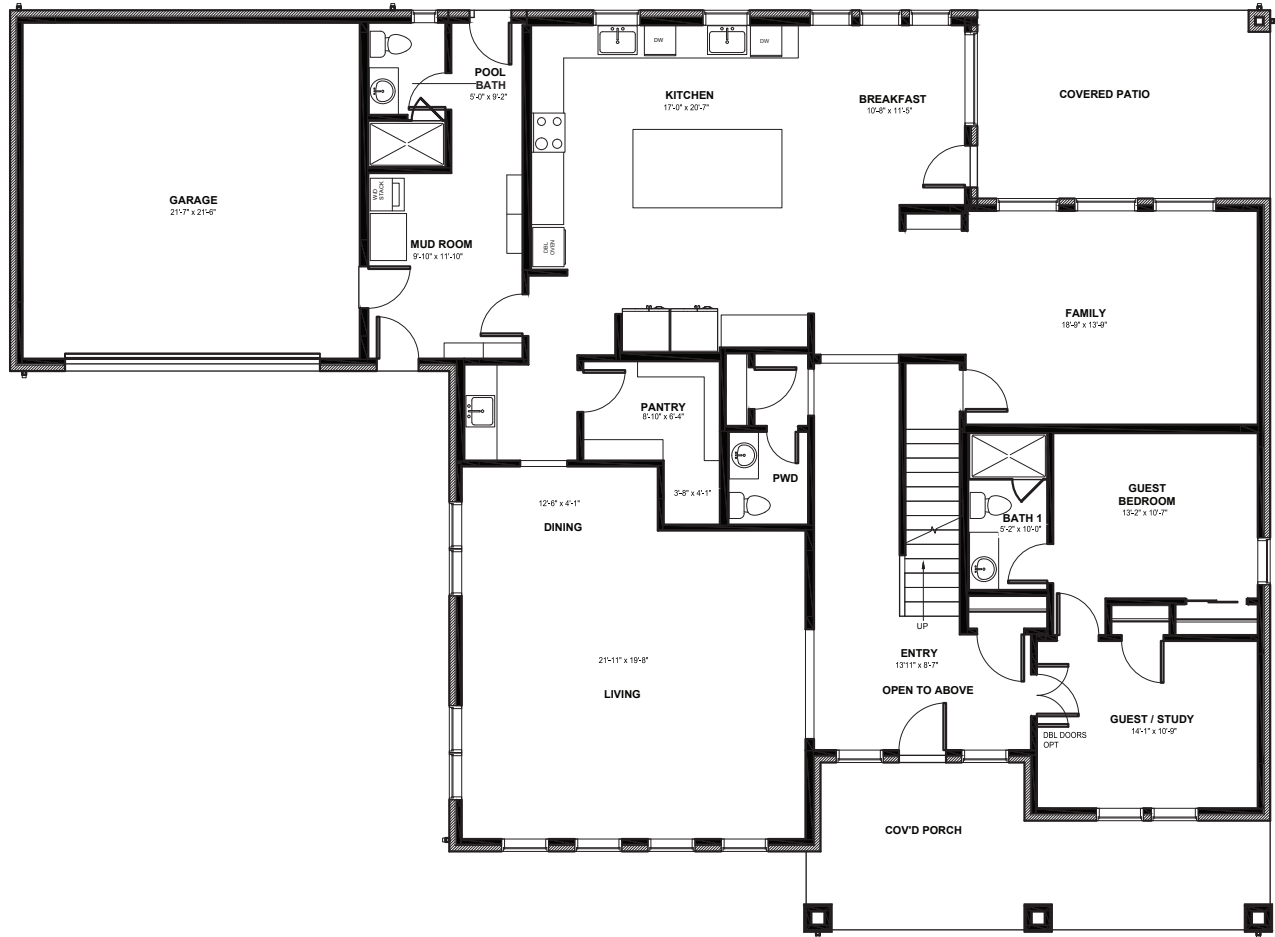

Our focus
is on innovative
home design.

ELEVATION A

ELEVATION B

ELEVATION C

FIRST LEVEL

NORTHFIELD 7

Please send any comments to Cathy Tucker at 832.239.7427 or email cathy@dh-homes.com.

First Level	2,622 SF
Second Level	2,161 SF
Total	4,783 SF
Optional Game Room	294 SF

SECOND LEVEL

*This plan is for preliminary review and may be modified.
All square footages are approximate.*

NORTHFIELD 7

Please send any comments to
Cathy Tucker at 832.239.7427
or email cathy@dh-homes.com.

First Level	2,622 SF
Second Level	2,161 SF
Total	4,783 SF
Optional Game Room	294 SF