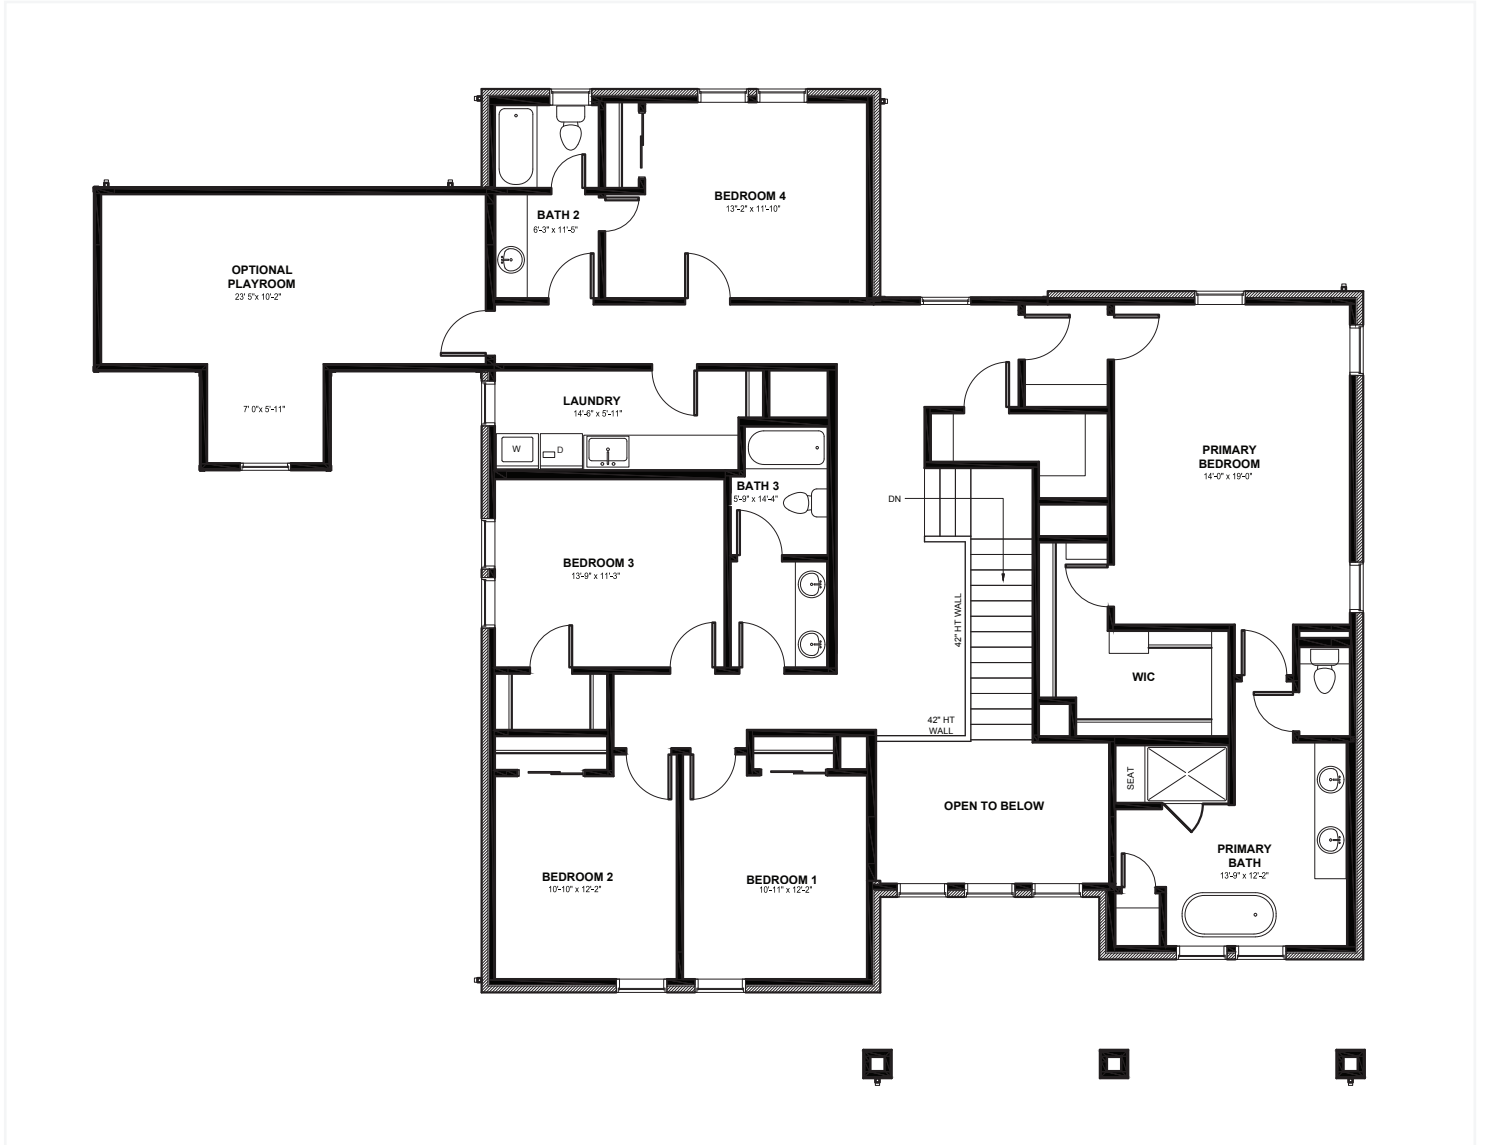

Our focus
is on innovative
home design.

ELEVATION A

ELEVATION B

ELEVATION C

FIRST LEVEL

NORTHFIELD 7

Please send any comments to Cathy Tucker at 832.239.7427 or email cathy@dh-homes.com.

First Level	2,622 SF
Second Level	2,161 SF
Total	4,783 SF
Optional Game Room	294 SF

SECOND LEVEL

*This plan is for preliminary review and may be modified.
All square footages are approximate.*

NORTHFIELD 7

Please send any comments to
Cathy Tucker at 832.239.7427
or email cathy@dh-homes.com.

First Level	2,622 SF
Second Level	2,161 SF
Total	4,783 SF
Optional Game Room	294 SF